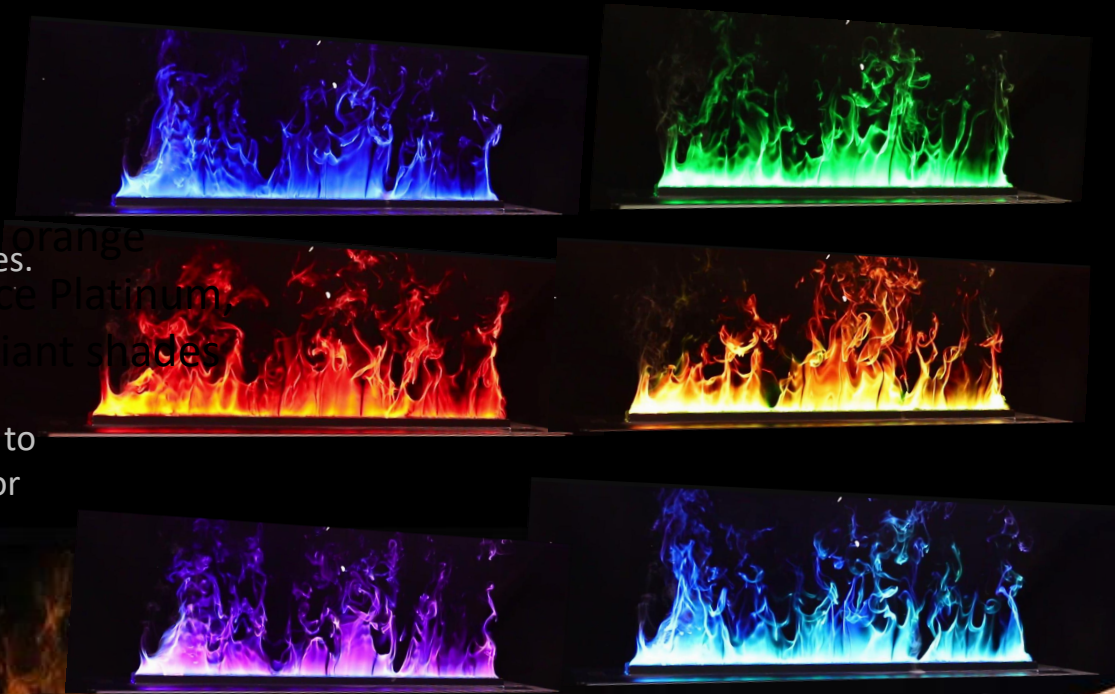

Лидоворні

3D Water Mist Fireplace

NATURAL AND COLORED FLAMES

Enjoy the glow of natural orange flames or with Waterplace Platinum, choose from over 30 shades of colored flames.

Water Vapor Fireplace doesn't produce any harmful emissions keeping your air clean. The "flame" of Water Vapor Fireplace is cool to the touch making it safe for kids, pets, and for installation in crowded commercial spaces