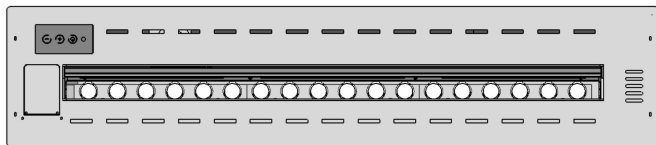

Литоворн

3D Water Mist Fireplace

ALL YOU NEED IS WATER

The only fuel you need is water. Tap into the beauty of realistic flames in a totally unique fire. Use pure water vapor to simulate dancing flames with zero heat or fuels.

The tank and integrated pump allow for up to 50 hours of run time. Enjoy the glow of natural orange flames, choose from over 30 brilliant shades of colored flames.

UP TO 50 HOURS RUN TIME

Waterproof LED Strip Light

LED strips to use 50% less energy than traditional fluorescent, incandescent, and halogen lights. Full control over the color.

With automatic filling function, the fireplace will allow for a repeatable, reliable and consistent fill with each cycle based on volume. Quick and set your hand free

REFILLING SYSTEM