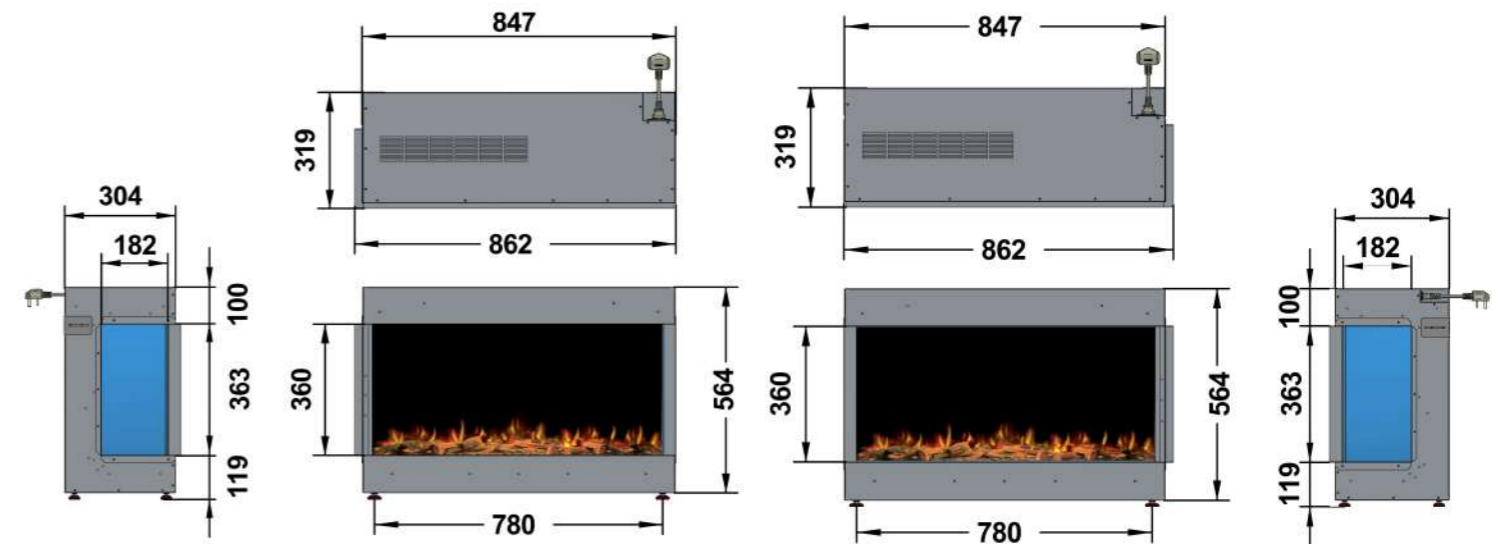

## Διαστάσεις ilektro

950 LANDSCAPE - FRONT

950 LANDSCAPE - BAY

950 LANDSCAPE  
LEFT CORNER

950 LANDSCAPE  
RIGHT CORNER