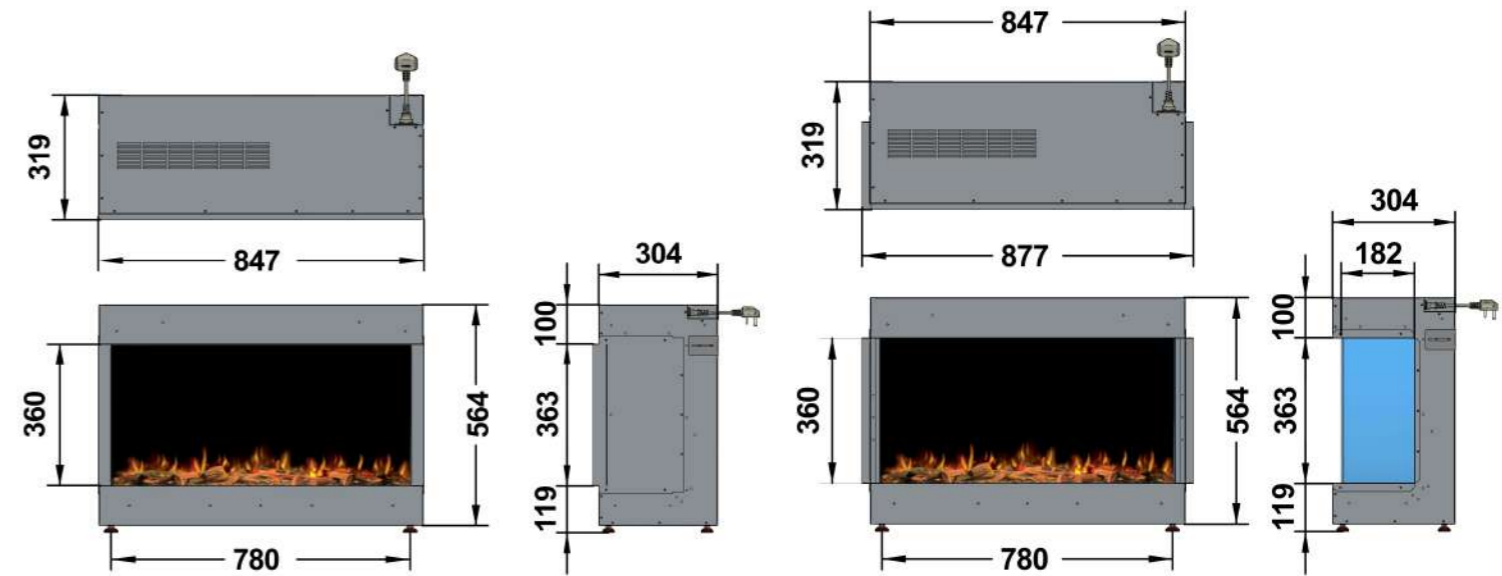

## Διαστάσεις ilektro

950 LANDSCAPE - FRONT

950 LANDSCAPE - BAY

950 LANDSCAPE  
LEFT CORNER

950 LANDSCAPE  
RIGHT CORNER