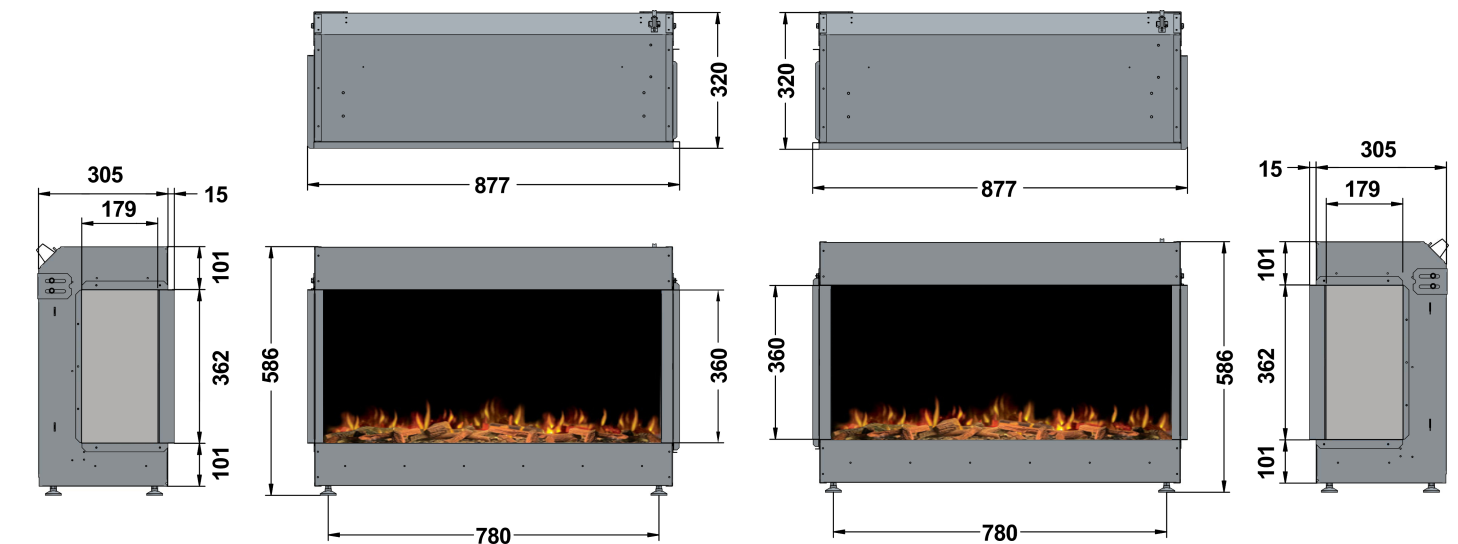

ilektro dimensions

950 LANDSCAPE - FRONT

950 LANDSCAPE - BAY

950 LANDSCAPE
LEFT CORNER

950 LANDSCAPE
RIGHT CORNER