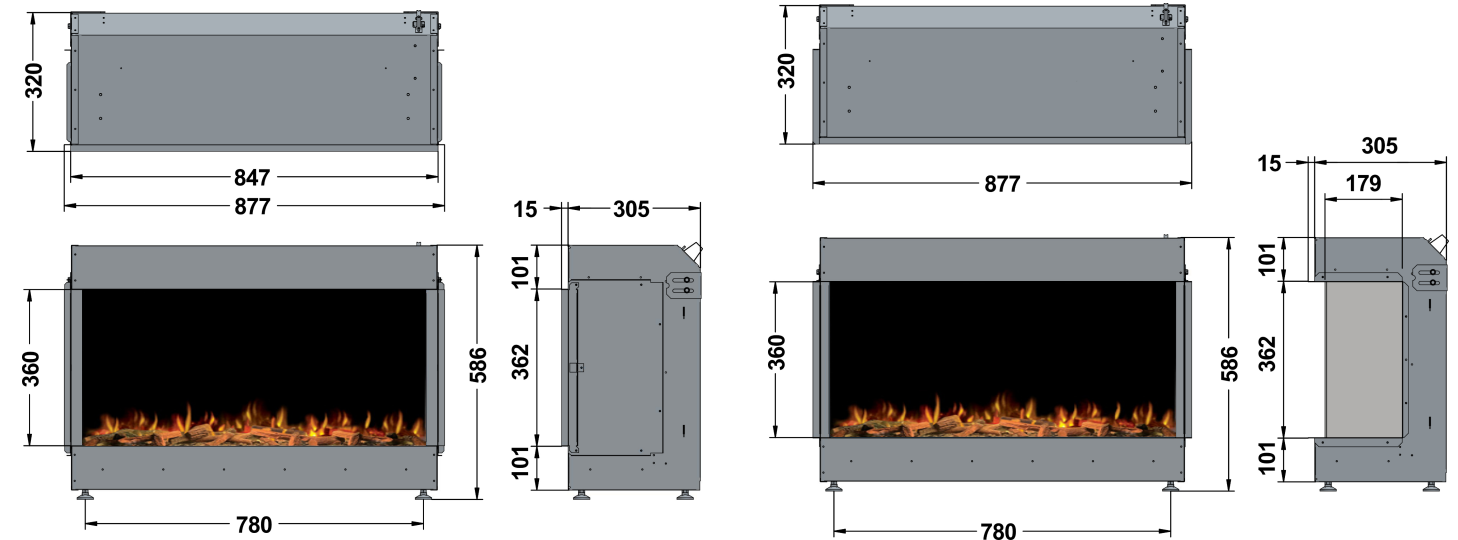

ilektro dimensions

950 LANDSCAPE - FRONT

950 LANDSCAPE - BAY

950 LANDSCAPE
LEFT CORNER

950 LANDSCAPE
RIGHT CORNER