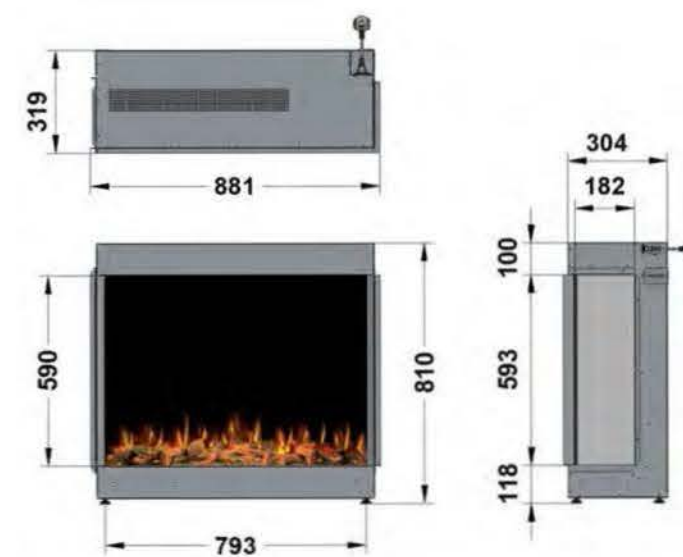

## ilektro dimensions

950 ASPECT - FRONT

950 ASPECT - BAY

950 ASPECT  
LEFT CORNER

950 ASPECT  
RIGHT CORNER