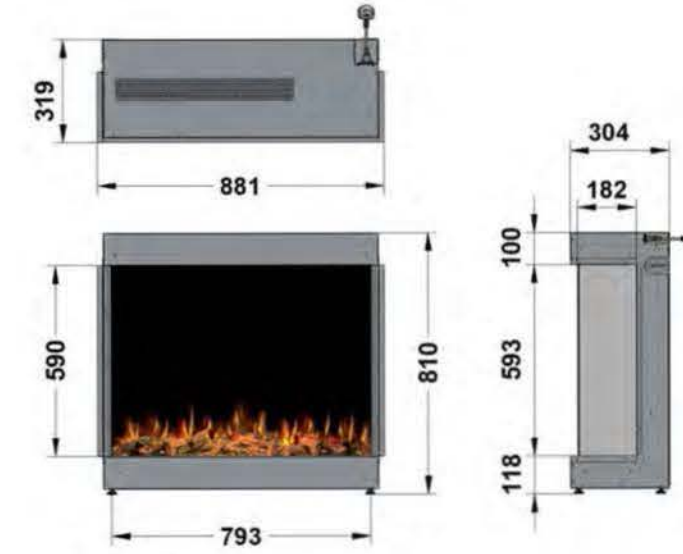

## ilektro dimensions

950 ASPECT - FRONT

950 ASPECT - BAY

950 ASPECT  
LEFT CORNER

950 ASPECT  
RIGHT CORNER