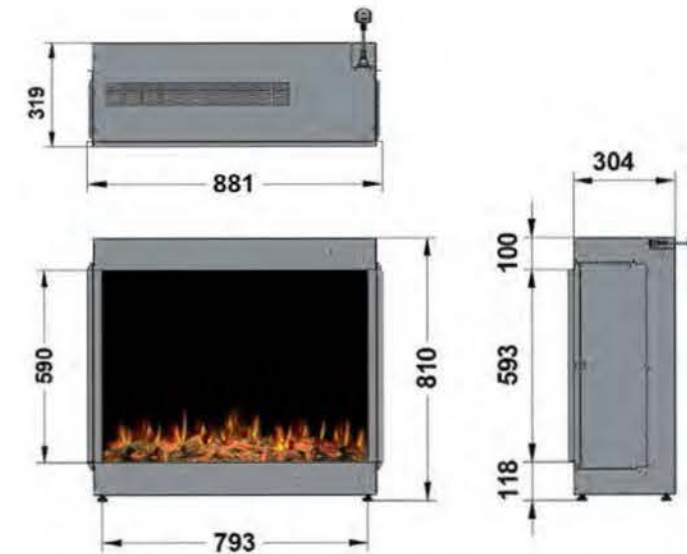

## ilektro dimensions

950 ASPECT - FRONT

950 ASPECT - BAY

950 ASPECT  
LEFT CORNER

950 ASPECT  
RIGHT CORNER