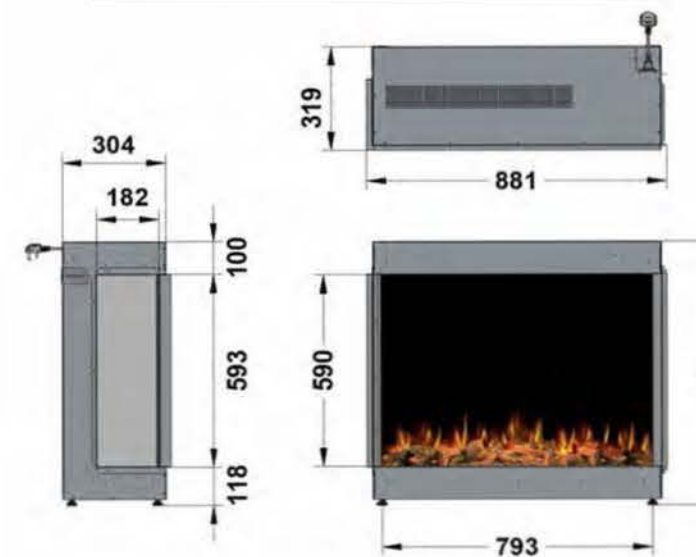

## ilektro dimensions

950 ASPECT - FRONT

950 ASPECT - BAY

950 ASPECT  
LEFT CORNER

950 ASPECT  
RIGHT CORNER