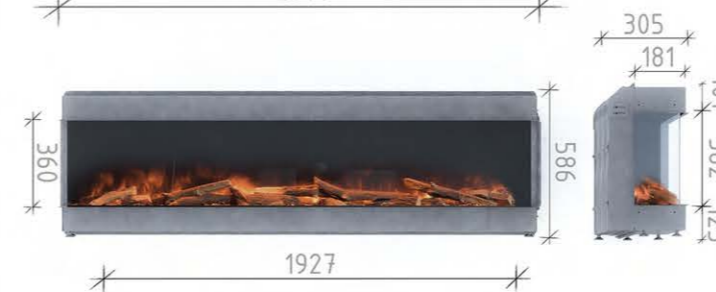

ilektró™

two thousand electric fire

Make a bold statement with the Ilektró 2000.

Being the largest fireplace in the Ilektró range, the Ilektró 2000 is sure to turn heads.

With a full-screen, realistic flame effect, low-reflection front glass and 7 Duoflame Multi Flame colour settings to choose from, an Ilektró fireplace is minimal in design yet visually stunning, making it the perfect statement piece.

Features

- Simple and hassle-free installation – no flue required
- Duoflame Multi Flame colour technology with 7 settings
- Adaptive heating technology – 0-2000W output
- Patented even heat distribution technology built into all models
- Energy-saving LED Multi Flame technology
- Use of flame effect with or without heat
- Full-screen display with realistic flame patterns
- Underbed mood lighting with 7 settings
- Choose from 28 Aspect and Landscape models
- Front, left-hand, right-hand and bay orientated options for all models
- All four orientation options professionally packed into one box
- Clear-vision, low-reflection front glass
- Unique side glass reflection
- RF touchpad remote control with colour screen display
- 7-day programmable timer with room thermostat
- 240V/10A standard electric plug fitting
- 2 year warranty on all models

Electric

ilektró dimensions

2000gfi - front

2000gfi - bay

2000gfi - corner left

2000gfi - corner right

By PAUL AGNEW | DESIGNS®