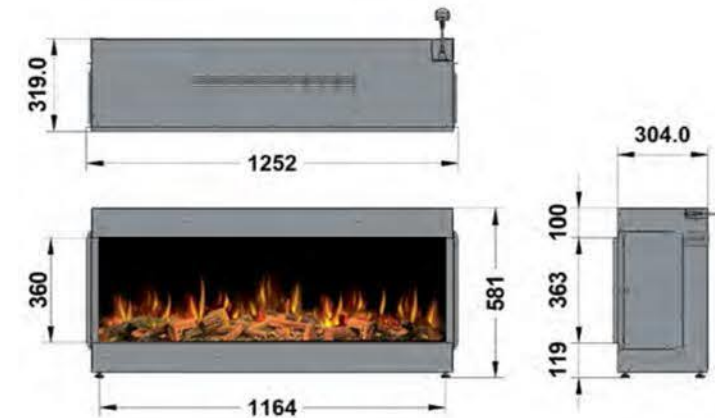

SOUND EFFECT

With audio volume control, you can set the crackling of your fire to create your authentic fireplace.

REMOTE HANDSET

With your infrared remote, control your fire settings from the comfort of your sofa.

ilektro dimensions

1250 - FRONT

1250 - BAY

1250 - LEFT
CORNER

1250 - RIGHT
CORNER