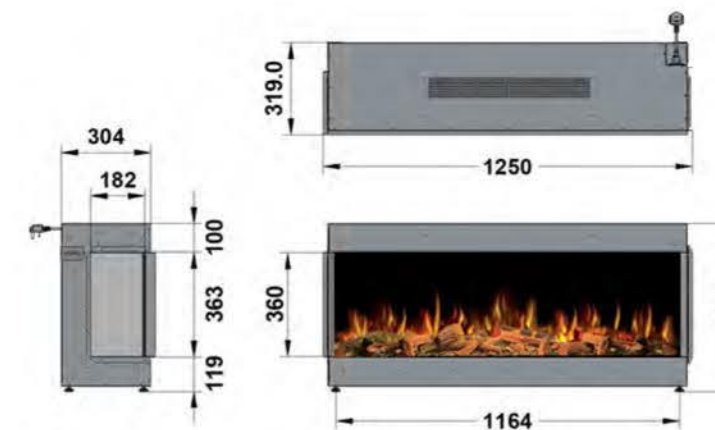

SOUND EFFECT

With audio volume control, you can set the crackling of your fire to create your authentic fireplace.

REMOTE HANDSET

With your infrared remote, control your fire settings from the comfort of your sofa.

ilektro dimensions

1250 - FRONT

1250 - BAY

1250 - LEFT
CORNER

1250 - RIGHT
CORNER