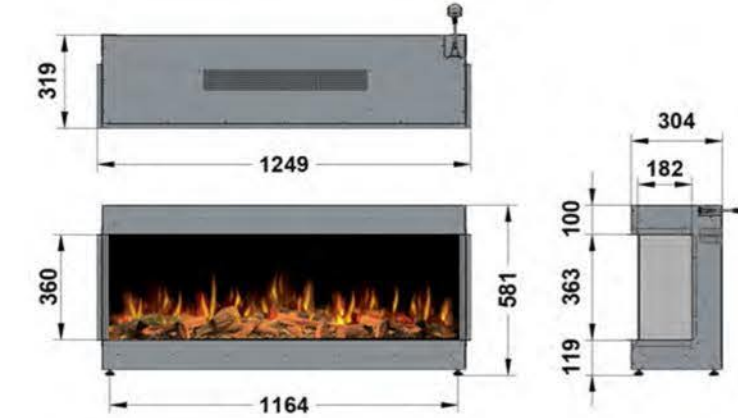

SOUND EFFECT

With audio volume control, you can set the crackling of your fire to create your authentic fireplace.

REMOTE HANDSET

With your infrared remote, control your fire settings from the comfort of your sofa.

ilektro dimensions

1250 - FRONT

1250 - BAY

1250 - LEFT
CORNER

1250 - RIGHT
CORNER