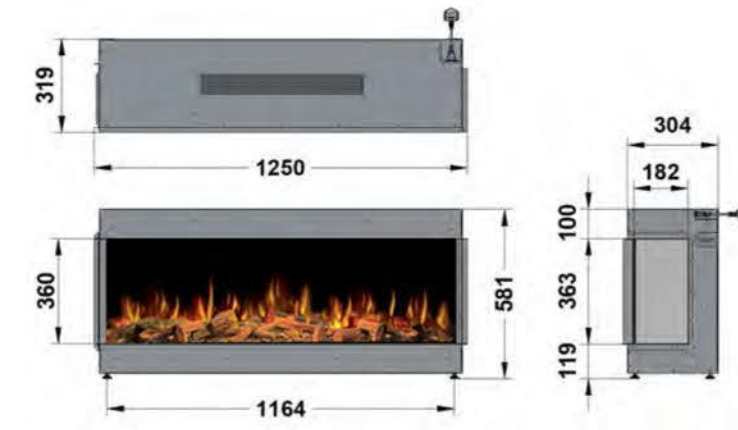

SOUND EFFECT

With audio volume control, you can set the crackling of your fire to create your authentic fireplace.

REMOTE HANDSET

With your infrared remote, control your fire settings from the comfort of your sofa.

ilektro dimensions

1250 - FRONT

1250 - BAY

1250 - LEFT
CORNER

1250 - RIGHT
CORNER