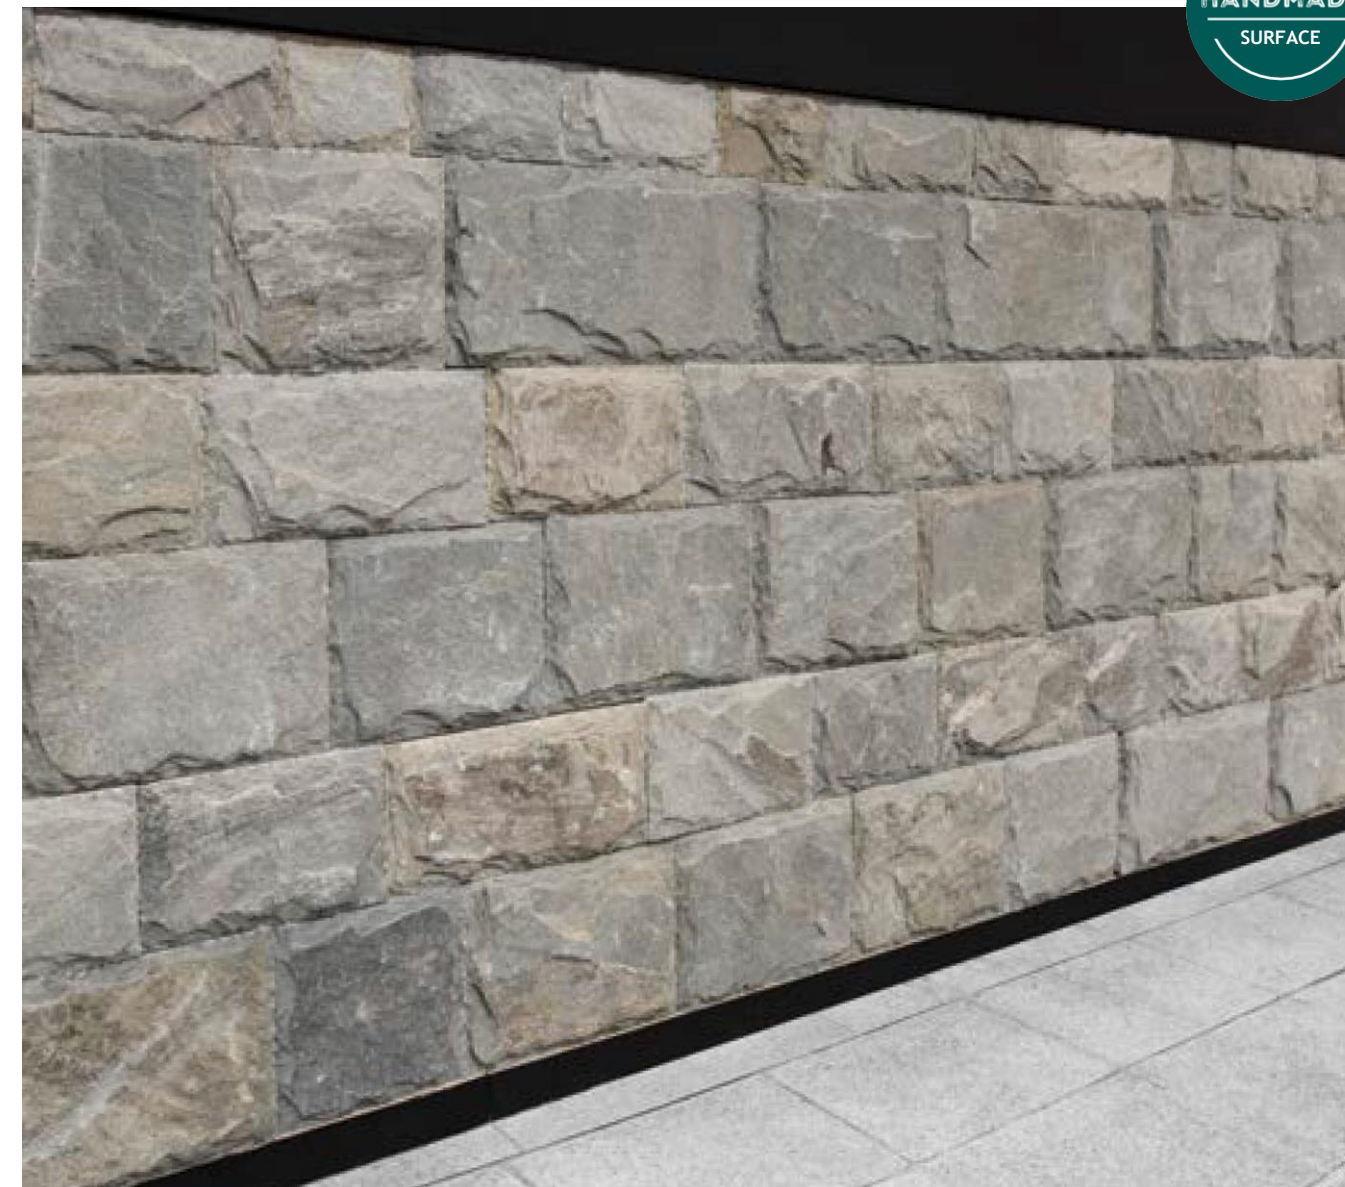

Price
3	Rock Face Flat Grey 3-5cm	Pallet 18m² 66,00 €/m²

		Price
4.1	Rock Face Flat Geo 30cm x Free length	Wooden box 20-22m² 78,00 €/m²
4.2	Rock Face Flat Geo 40cm x Free Length	Wooden box 20-22m² 84,00 €/m²

Thickness 1-4,5cm

Dimensions:
5cm x Free Length 10cm x
Free Length 20cm x Free
Length 30cm x Free Length