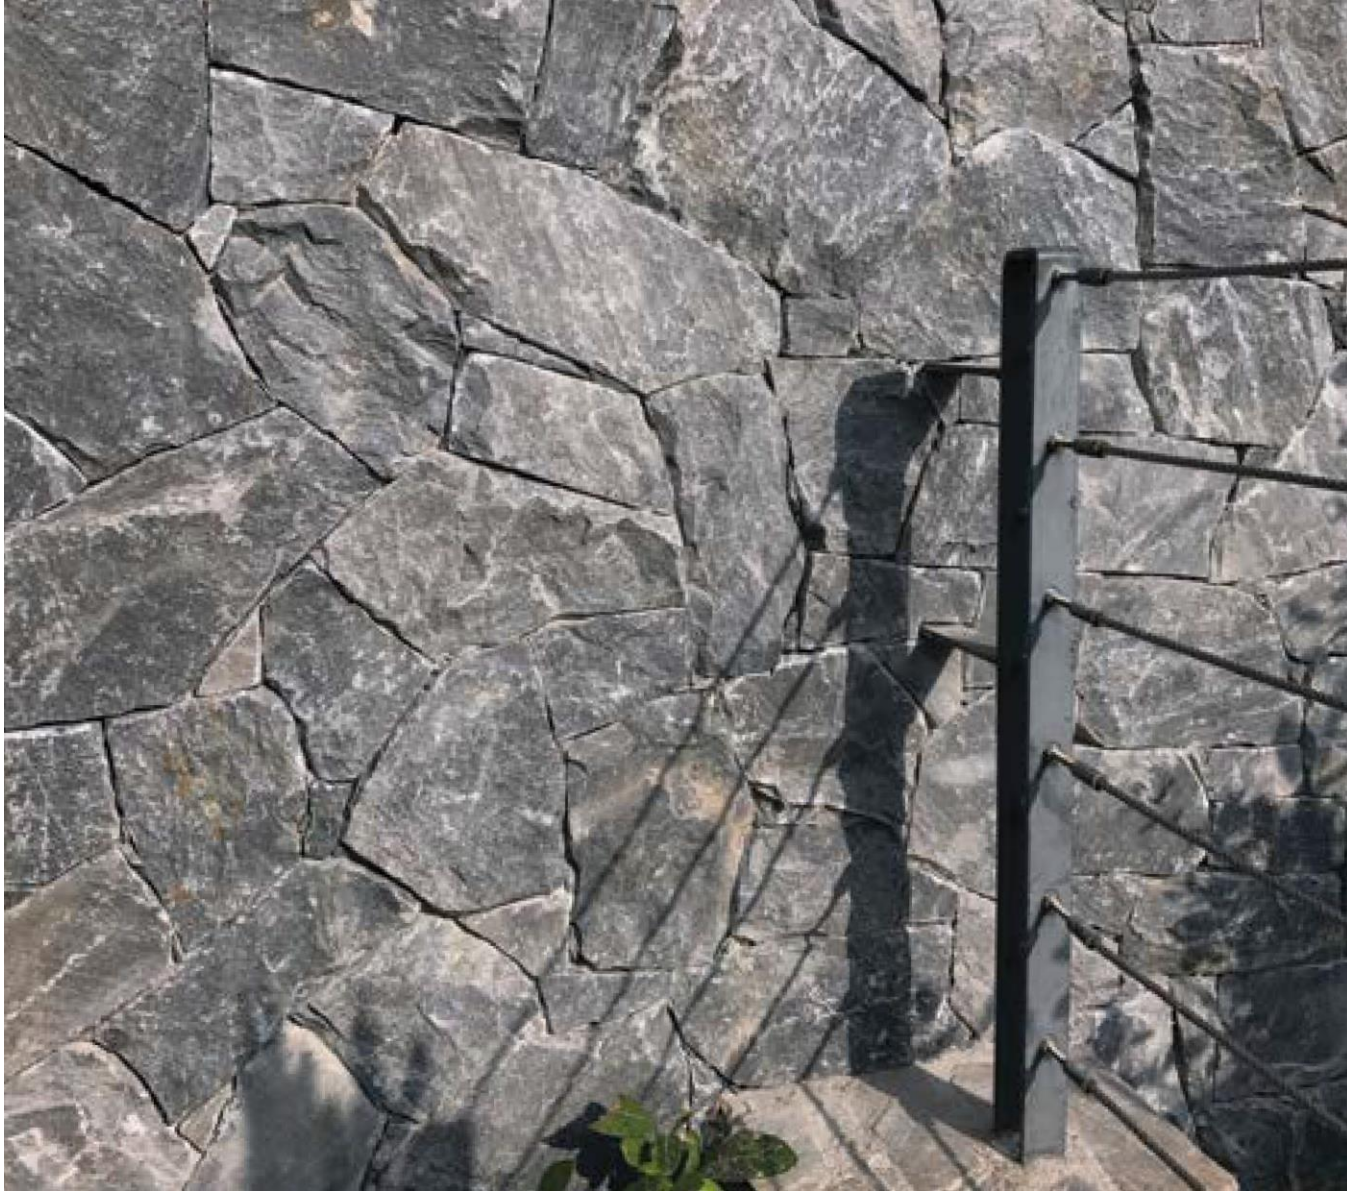

Price
6.1 Rock Face Ebony	Pallet ^{20m²}	51,00 €/m²
6.2 Corner Rock Face Ebony	Pallet * 30 Current. M.	51,00 €/day

Thickness 3-5cm