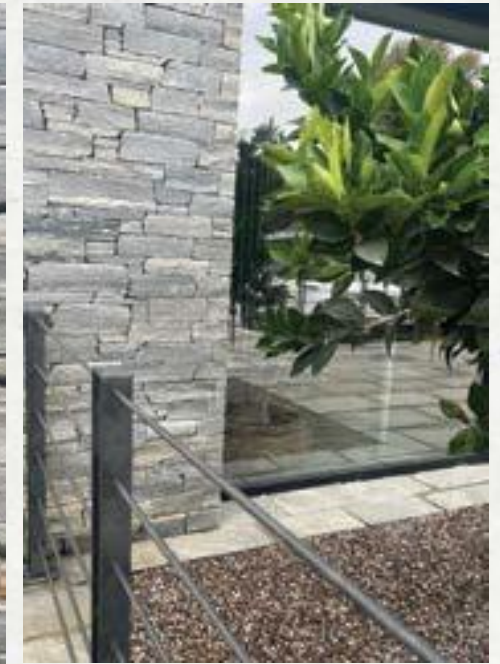

about 20 Rows

Price
32,00 €/row

Thickness: 3-7cm

3 Stencil Multi 3-5cm

Height: 3-11cm

approx. 17 Series

Price
62,00 €/series

			Price
4.1 Stenari Grey Kavala 3-5cm	Height: 4-11cm approx.	17 Series	62,00 €/series
4.2 Corner Stencil Grey Ride 3-5cm	Height: 4-11cm approx.	*30 Current. M.	60,00 €/day.
4.3 Stenari Grey Kavala 4-8cm	Height: 3-7cm approx.	15 Series	36,00 €/series